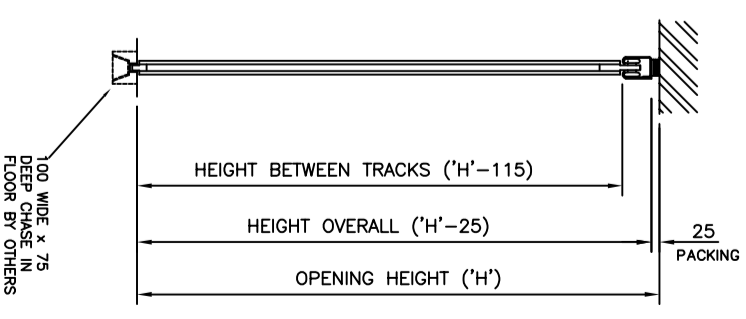

C/L OF GATE & TRACKS
TOP HUNG COLLAPSIBLE GATE – RH

C/L OF GATE & TRACKS
TOP HUNG COLLAPSIBLE GATE – LH

C/L OF GATE & TRACKS
TOP HUNG COLLAPSIBLE GATE – PAIR

SEE DATA SHEET FOR MAXIMUM SIZES

BOLTON GATE Co. LIMITED
ARRANGEMENTS FOR TOP HUNG COLLAPSIBLE GATES