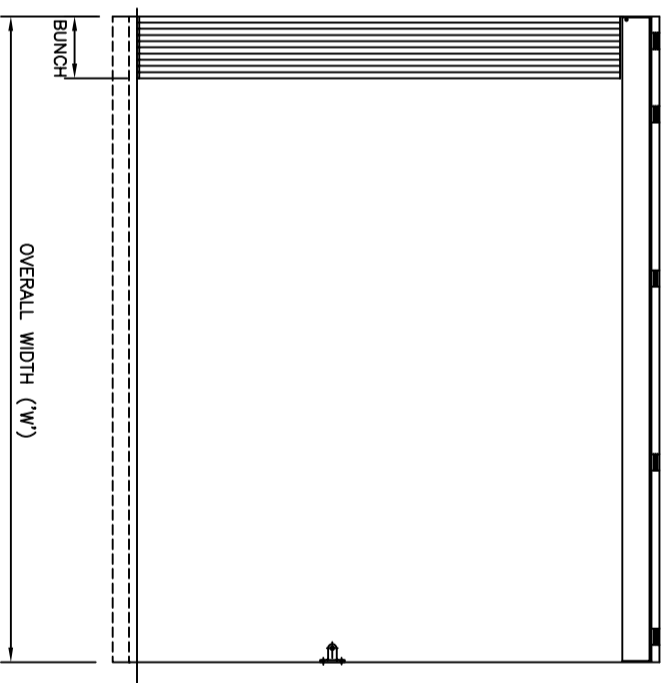

C/L OF GATE & TRACKS
TOP HUNG COLLAPSIBLE GATE – RH

C/L OF GATE & TRACKS
TOP HUNG COLLAPSIBLE GATE – LH

C/L OF GATE & TRACKS
TOP HUNG COLLAPSIBLE GATE – PAIR

SEE DATA SHEET FOR MAXIMUM SIZES

BOLTON GATE Co. LIMITED
ARRANGEMENTS FOR TOP HUNG COLLAPSIBLE GATES