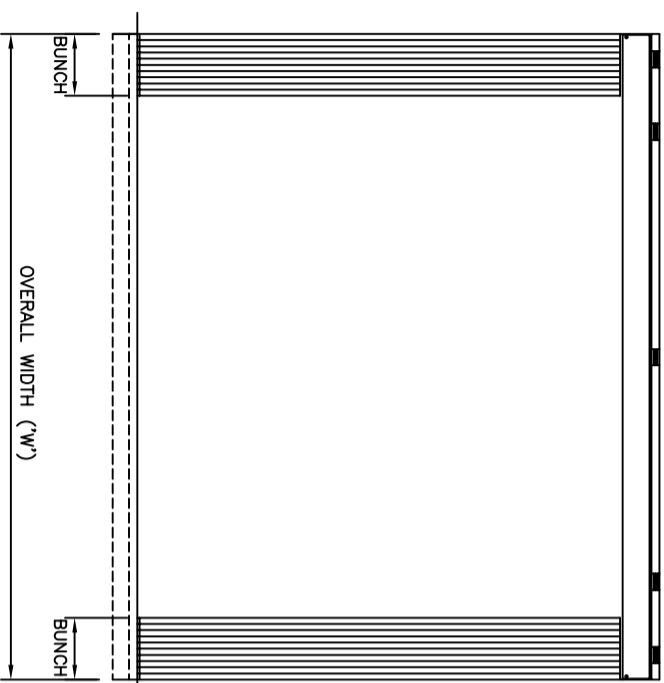

C/L OF GATE & TRACKS
TOP HUNG COLLAPSIBLE GATE – RH

C/L OF GATE & TRACKS
TOP HUNG COLLAPSIBLE GATE – LH

C/L OF GATE & TRACKS
TOP HUNG COLLAPSIBLE GATE – PAIR

SEE DATA SHEET FOR MAXIMUM SIZES

BOLTON GATE Co. LIMITED
ARRANGEMENTS FOR TOP HUNG COLLAPSIBLE GATES