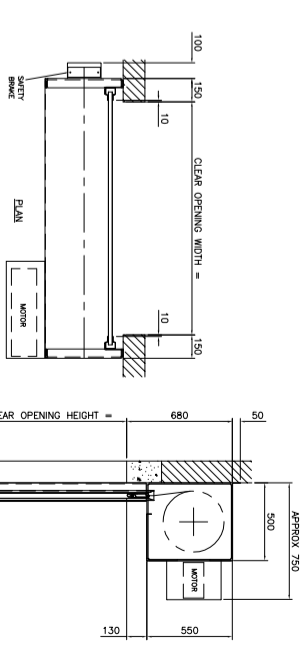

RANGE 4.1 - FF

RANGE 3 - FF

RANGE 2.2 - FF

RANGE 2.1 - FF

RANGE 1 - FF

FIRE SHUTTER - FIREROLL ACOUSTIC E60
FACE FIX (FF) GENERAL ARRANGEMENTS

RANGE 7 - FF

RANGES 6.1 & 6.2 - FF

RANGE 5 - FF

RANGE 4.3 - FF

RANGE 4.2 - FF

Bolton Gate Company
WATERLOO ST
BOLTON
BL1 2SP
WWW.BOLTONGATE.CO.UK

TO SPECIFY THIS PRODUCT, PLEASE STATE:
FIRE SHUTTER - FIREROLL ACOUSTIC E60 SHALL BE BY BOLTON GATE COMPANY LTD, WATERLOO STREET, BOLTON, BL1 2SP, UK
TEL: 01204 871001; EMAIL: sales@boltongate.co.uk WEB: www.boltongate.co.uk

PRODUCT ID
F230708.60 - FIREROLL ACOUSTIC E60 ROLLER SHUTTER