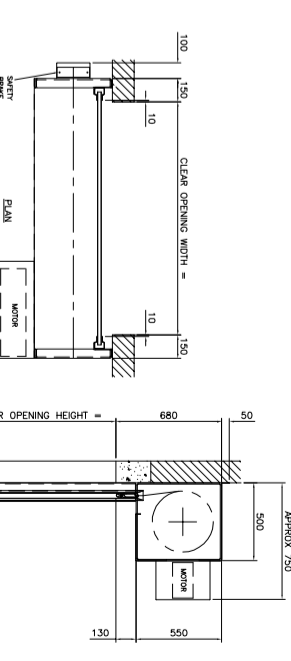

RANGE 4.1 - FF

RANGE 3 - FF

RANGE 2.2 - FF

RANGE 2.1 - FF

RANGE 1 - FF

FIRE SHUTTER - FIREROLL ACOUSTIC E60
FACE FIX (FF) GENERAL ARRANGEMENTS

RANGE 7 - FF

RANGES 6.1 & 6.2 - FF

RANGE 5 - FF

RANGE 4.3 - FF

RANGE 4.2 - FF

Bolton Gate Company
WATERLOO ST
BOLTON
BL1 2SP
WWW.BOLTONGATE.CO.UK

TO SPECIFY THIS PRODUCT, PLEASE STATE:
FIRE SHUTTER - FIREROLL ACOUSTIC E60 SHALL BE BY BOLTON GATE COMPANY LTD, WATERLOO STREET, BOLTON, BL1 2SP, UK
TEL: 01204 871001; EMAIL: sales@boltongate.co.uk WEB: www.boltongate.co.uk

PRODUCT ID
F230708.60 - FIREROLL ACOUSTIC E60 ROLLER SHUTTER