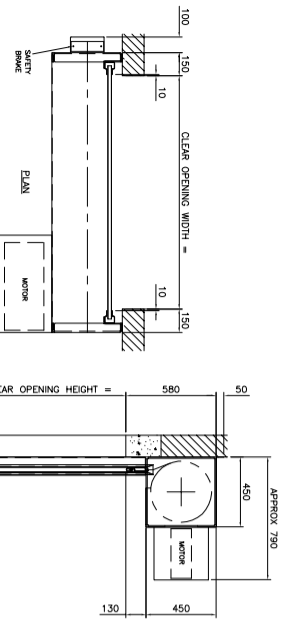

RANGE 4.1 - FF

RANGE 3 - FF

RANGE 2.2 - FF

RANGE 2.1 - FF

RANGE 1 - FF

FIRE SHUTTER - FIREROLL ACOUSTIC E60
FACE FIX (FF) GENERAL ARRANGEMENTS

RANGE 7 - FF

RANGES 6.1 & 6.2 - FF

RANGE 5 - FF

RANGE 4.3 - FF

RANGE 4.2 - FF

Bolton Gate Company
WATERLOO ST
BOLTON
BL1 2SP
WWW.BOLTONGATE.CO.UK

TO SPECIFY THIS PRODUCT, PLEASE STATE:
FIRE SHUTTER - FIREROLL ACOUSTIC E60 SHALL BE BY BOLTON GATE COMPANY LTD, WATERLOO STREET, BOLTON, BL1 2SP, UK
TEL: 01204 871001; EMAIL: sales@boltongate.co.uk WEB: www.boltongate.co.uk

PRODUCT ID
F230708.60 - FIREROLL ACOUSTIC E60 ROLLER SHUTTER