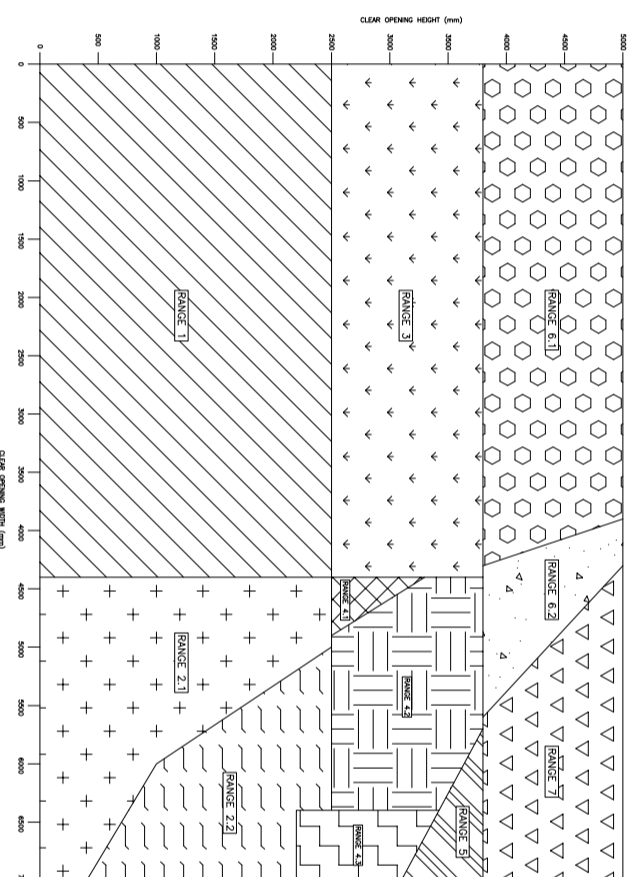

RANGE 4.1 - FF

RANGE 3 - FF

RANGE 2.2 - FF

RANGE 2.1 - FF

RANGE 1 - FF

FIRE SHUTTER - FIREROLL ACOUSTIC E60
FACE FIX (FF) GENERAL ARRANGEMENTS

RANGE 7 - FF

RANGES 6.1 & 6.2 - FF

RANGE 5 - FF

RANGE 4.3 - FF

RANGE 4.2 - FF

Bolton Gate Company
WATERLOO ST
BOLTON
BL1 2SP
WWW.BOLTONGATE.CO.UK

TO SPECIFY THIS PRODUCT, PLEASE STATE:
FIRE SHUTTER - FIREROLL ACOUSTIC E60 SHALL BE BY BOLTON GATE COMPANY LTD, WATERLOO STREET, BOLTON, BL1 2SP, UK
TEL: 01204 871001; EMAIL: sales@boltongate.co.uk WEB: www.boltongate.co.uk

PRODUCT ID
F230708.60 - FIREROLL ACOUSTIC E60 ROLLER SHUTTER