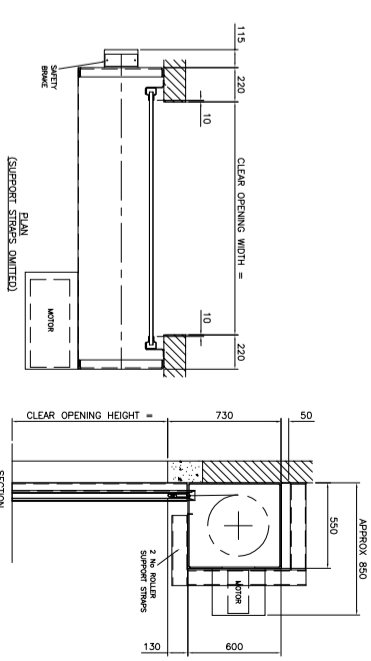

RANGE 4.1 - FF

RANGE 3 - FF

RANGE 2.2 - FF

RANGE 2.1 - FF

RANGE 1 - FF

FIRE SHUTTER - FIREROLL ACOUSTIC E60
FACE FIX (FF) GENERAL ARRANGEMENTS

RANGE 7 - FF

RANGES 6.1 & 6.2 - FF