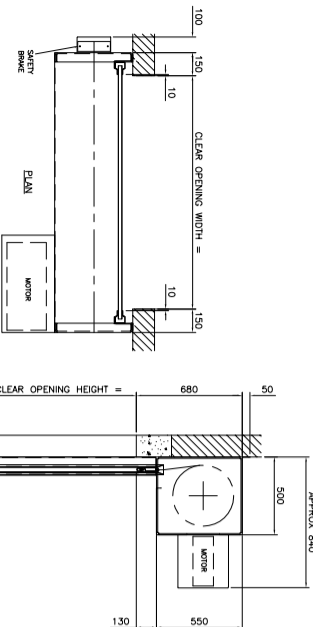

RANGE 4.1 - FF

RANGE 3 - FF

RANGE 2.2 - FF

RANGE 2.1 - FF

RANGE 1 - FF

FIRE SHUTTER - FIREROLL ACOUSTIC E60
FACE FIX (FF) GENERAL ARRANGEMENTS

RANGE 7 - FF

RANGES 6.1 & 6.2 - FF