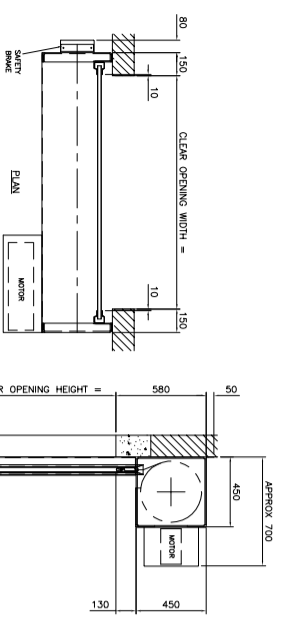

RANGE 4.1 - FF

RANGE 3 - FF

RANGE 2.2 - FF

RANGE 2.1 - FF

RANGE 1 - FF

FIRE SHUTTER - FIREROLL ACOUSTIC E60
FACE FIX (FF) GENERAL ARRANGEMENTS

RANGE 7 - FF

RANGES 6.1 & 6.2 - FF

RANGE 5 - FF

RANGE 4.3 - FF

RANGE 4.2 - FF

Bolton Gate Company
WATERLOO ST
BOLTON
BL1 2SP
WWW.BOLTONGATE.CO.UK

TO SPECIFY THIS PRODUCT, PLEASE STATE:
FIRE SHUTTER - FIREROLL ACOUSTIC E60 SHALL BE BY BOLTON GATE COMPANY LTD, WATERLOO STREET, BOLTON, BL1 2SP, UK
TEL: 01204 871001; EMAIL: sales@boltongate.co.uk WEB: www.boltongate.co.uk

PRODUCT ID
F230708.60 - FIREROLL ACOUSTIC E60 ROLLER SHUTTER