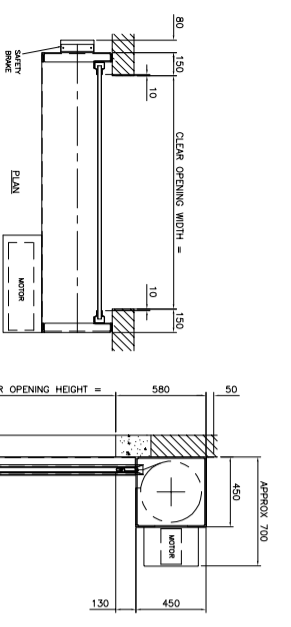

RANGE 4.1 - FF

RANGE 3 - FF

RANGE 2.2 - FF

RANGE 2.1 - FF

RANGE 1 - FF

FIRE SHUTTER - FIREROLL ACOUSTIC E60
FACE FIX (FF) GENERAL ARRANGEMENTS

RANGE 7 - FF

RANGES 6.1 & 6.2 - FF

RANGE 5 - FF

RANGE 4.3 - FF

RANGE 4.2 - FF

Bolton Gate Company
WATERLOO ST
BOLTON
BL1 2SP
WWW.BOLTONGATE.CO.UK

TO SPECIFY THIS PRODUCT, PLEASE STATE:
FIRE SHUTTER - FIREROLL ACOUSTIC E60 SHALL BE BY BOLTON GATE COMPANY LTD, WATERLOO STREET, BOLTON, BL1 2SP, UK
TEL: 01204 871001; EMAIL: sales@boltongate.co.uk WEB: www.boltongate.co.uk

PRODUCT ID
F230708.60 - FIREROLL ACOUSTIC E60 ROLLER SHUTTER