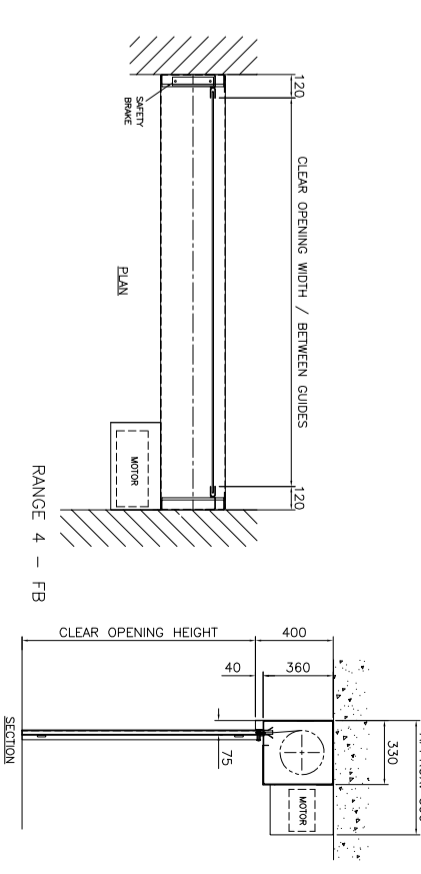

FIRE SHUTTER – FIREROLL E120
 51mm FLAT LATH SHUTTER
 FACE FIX (FF) & FIX BETWEEN (FB)
 GENERAL ARRANGEMENTS

Bolton Gate Company
 WATERLOO ST
 BOLTON
 BL1 2SP
 WWW.BOLTONGATE.CO.UK

TO SPECIFY THIS PRODUCT, PLEASE STATE:
 FIRE SHUTTER – FIREROLL E120 SHALL BE BY BOLTON GATE COMPANY LTD, WATERLOO STREET, BOLTON, BL1 2SP, UK
 TEL: 01204 871001;
 EMAIL: sales@boltongate.co.uk WEB: www.boltongate.co.uk

PRODUCT ID
 F230408.120.51 – FIREROLL E120 ROLLER SHUTTER