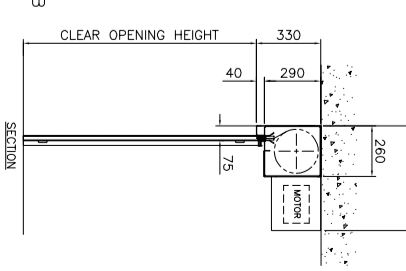

FIRE SHUTTER – FIREROLL E120
 51mm FLAT LATH SHUTTER
 FACE FIX (FF) & FIX BETWEEN (FB)
 GENERAL ARRANGEMENTS

Bolton Gate Company
 WATERLOO ST
 BOLTON
 BL1 2SP
 WWW.BOLTONGATE.CO.UK

TO SPECIFY THIS PRODUCT, PLEASE STATE:
 FIRE SHUTTER – FIREROLL E120 SHALL BE BY BOLTON GATE COMPANY LTD, WATERLOO STREET, BOLTON, BL1 2SP, UK
 TEL: 01204 871001;
 EMAIL: sales@boltongate.co.uk WEB: www.boltongate.co.uk

PRODUCT ID
 F230408.120.51 – FIREROLL E120 ROLLER SHUTTER