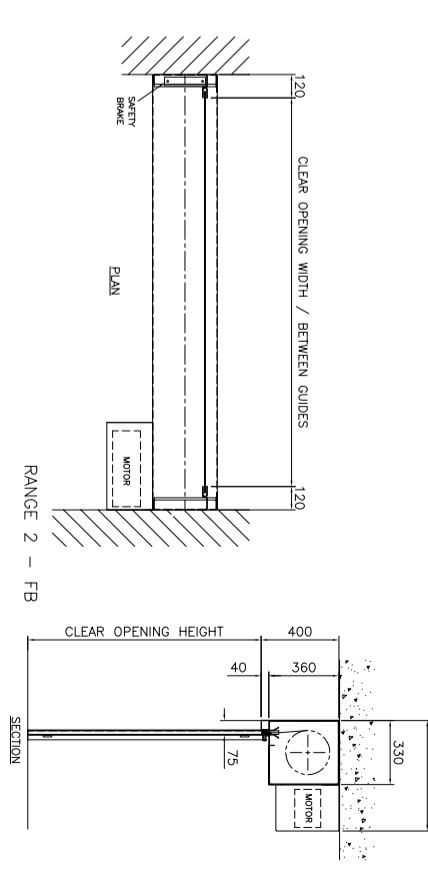

FIRE SHUTTER – FIREROLL E120
 51mm FLAT LATH SHUTTER
 FACE FIX (FF) & FIX BETWEEN (FB)
 GENERAL ARRANGEMENTS

Bolton Gate Company
 WATERLOO ST
 BOLTON
 BL1 2SP
 WWW.BOLTONGATE.CO.UK

TO SPECIFY THIS PRODUCT, PLEASE STATE:
 FIRE SHUTTER – FIREROLL E120 SHALL BE BY BOLTON GATE COMPANY LTD, WATERLOO STREET, BOLTON, BL1 2SP, UK
 TEL: 01204 871001;
 EMAIL: sales@boltongate.co.uk WEB: www.boltongate.co.uk

PRODUCT ID
 F230408.120.51 – FIREROLL E120 ROLLER SHUTTER