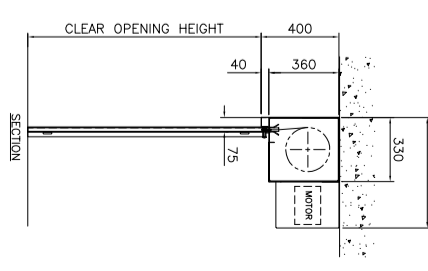

FIRE SHUTTER – FIREROLL E120
 51mm FLAT LATH SHUTTER
 FACE FIX (FF) & FIX BETWEEN (FB)
 GENERAL ARRANGEMENTS

Bolton Gate Company
 WATERLOO ST
 BOLTON
 BL1 2SP
 WWW.BOLTONGATE.CO.UK

TO SPECIFY THIS PRODUCT, PLEASE STATE:
 FIRE SHUTTER – FIREROLL E120 SHALL BE BY BOLTON GATE COMPANY LTD, WATERLOO STREET, BOLTON, BL1 2SP, UK
 TEL: 01204 871001;
 EMAIL: sales@boltongate.co.uk WEB: www.boltongate.co.uk

PRODUCT ID
 F230408.120.51 – FIREROLL E120 ROLLER SHUTTER