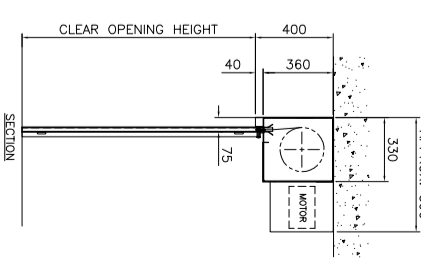

FIRE SHUTTER – FIREROLL E120
 51mm FLAT LATH SHUTTER
 FACE FIX (FF) & FIX BETWEEN (FB)
 GENERAL ARRANGEMENTS

Bolton Gate Company
 WATERLOO ST
 BOLTON
 BL1 2SP
 WWW.BOLTONGATE.CO.UK

TO SPECIFY THIS PRODUCT, PLEASE STATE:
 FIRE SHUTTER – FIREROLL E120 SHALL BE BY BOLTON GATE COMPANY LTD, WATERLOO STREET, BOLTON, BL1 2SP, UK
 TEL: 01204 871001;
 EMAIL: sales@boltongate.co.uk WEB: www.boltongate.co.uk

PRODUCT ID
 F230408.120.51 – FIREROLL E120 ROLLER SHUTTER