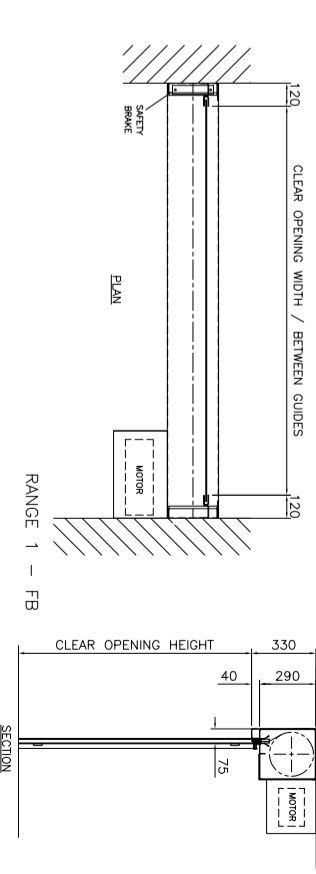

FIRE SHUTTER – FIREROLL E120
 51mm FLAT LATH SHUTTER
 FACE FIX (FF) & FIX BETWEEN (FB)
 GENERAL ARRANGEMENTS

Bolton Gate Company
 WATERLOO ST
 BOLTON
 BL1 2SP
 WWW.BOLTONGATE.CO.UK

TO SPECIFY THIS PRODUCT, PLEASE STATE:
 FIRE SHUTTER – FIREROLL E120 SHALL BE BY BOLTON GATE COMPANY LTD, WATERLOO STREET, BOLTON, BL1 2SP, UK
 TEL: 01204 871001;
 EMAIL: sales@boltongate.co.uk WEB: www.boltongate.co.uk

PRODUCT ID
 F230408.120.51 – FIREROLL E120 ROLLER SHUTTER