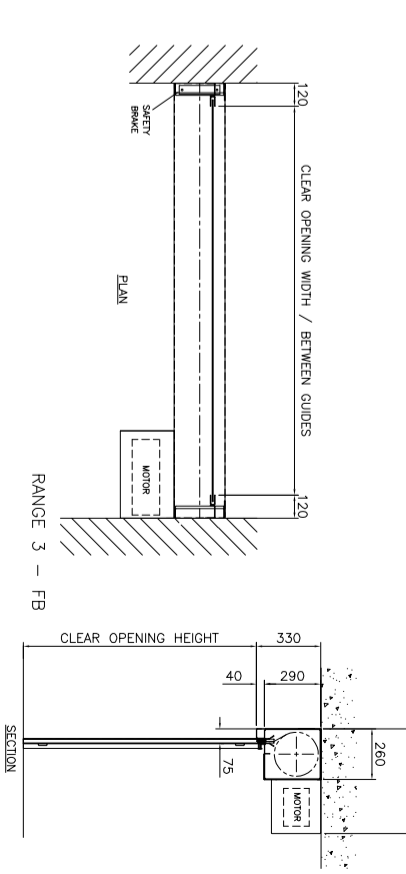

FIRE SHUTTER – FIREROLL E120
 51mm FLAT LATH SHUTTER
 FACE FIX (FF) & FIX BETWEEN (FB)
 GENERAL ARRANGEMENTS

Bolton Gate Company
 WATERLOO ST
 BOLTON
 BL1 2SP
 WWW.BOLTONGATE.CO.UK

TO SPECIFY THIS PRODUCT, PLEASE STATE:
 FIRE SHUTTER – FIREROLL E120 SHALL BE BY BOLTON GATE COMPANY LTD, WATERLOO STREET, BOLTON, BL1 2SP, UK
 TEL: 01204 871001;
 EMAIL: sales@boltongate.co.uk WEB: www.boltongate.co.uk

PRODUCT ID
 F230408.120.51 – FIREROLL E120 ROLLER SHUTTER