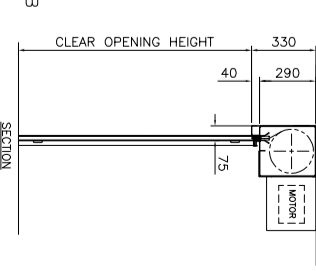

FIRE SHUTTER – FIREROLL E120
 51mm FLAT LATH SHUTTER
 FACE FIX (FF) & FIX BETWEEN (FB)
 GENERAL ARRANGEMENTS

Bolton Gate Company
 WATERLOO ST
 BOLTON
 BL1 2SP
 WWW.BOLTONGATE.CO.UK

TO SPECIFY THIS PRODUCT, PLEASE STATE:
 FIRE SHUTTER – FIREROLL E120 SHALL BE BY BOLTON GATE COMPANY LTD, WATERLOO STREET, BOLTON, BL1 2SP, UK
 TEL: 01204 871001;
 EMAIL: sales@boltongate.co.uk WEB: www.boltongate.co.uk

PRODUCT ID
 F230408.120.51 – FIREROLL E120 ROLLER SHUTTER