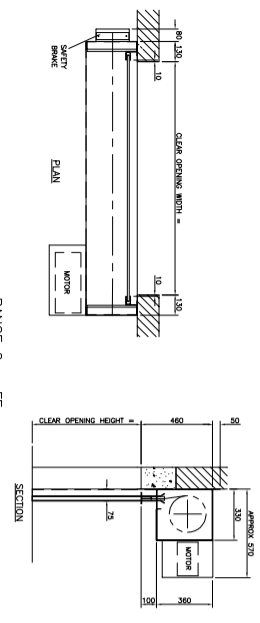

RANGE 6 - FF

RANGE 5 - FF

RANGE 4 - FF

RANGE 3 - FF

RANGE 2 - FF

RANGE 1 - FF

FIRE SHUTTER – FIREROLL E120  
76mm CURVED LATH SHUTTER  
FACE FIX (FF) GENERAL ARRANGEMENTS

RANGE 12 - FF

PRODUCT ID  
F230408.120.76 – FIREROLL E120 ROLLER SHUTTER