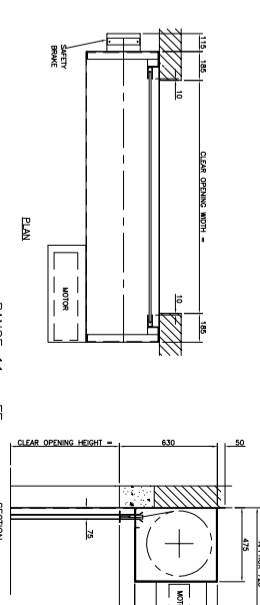

RANGE 6 - FF

RANGE 5 - FF

RANGE 4 - FF

RANGE 3 - FF

RANGE 2 - FF

RANGE 1 - FF

FIRE SHUTTER – FIREROLL E120  
76mm CURVED LATH SHUTTER  
FACE FIX (FF) GENERAL ARRANGEMENTS

RANGE 12 - FF

RANGE 11 - FF

RANGE 10 - FF

RANGE 9 - FF

RANGE 8 - FF

RANGE 7 - FF

Bolton Gate Company  
WATERLOO ST  
BOLTON  
BL1 2SP  
WWW.BOLTONGATE.CO.UK

TO SPECIFY THIS PRODUCT, PLEASE STATE:  
FIRE SHUTTER – FIREROLL E120 SHALL BE BY BOLTON GATE COMPANY LTD, WATERLOO STREET, BOLTON, BL1 2SP, UK  
TEL: 01204 871001;  
Email: [sdes@boltingate.co.uk](mailto:sdes@boltingate.co.uk) WEB: [www.boltingate.co.uk](http://www.boltingate.co.uk)

PRODUCT ID  
F230408.120.76 – FIREROLL E120 ROLLER SHUTTER