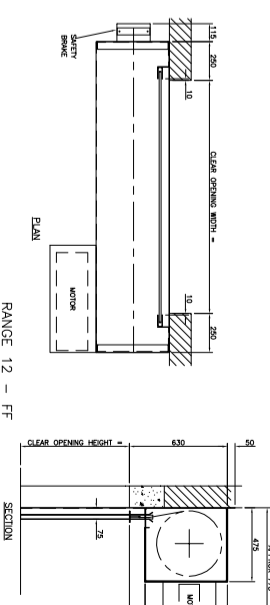

RANGE 6 - FF

RANGE 5 - FF

RANGE 4 - FF

RANGE 3 - FF

RANGE 2 - FF

RANGE 1 - FF

FIRE SHUTTER – FIREROLL E120  
76mm CURVED LATH SHUTTER  
FACE FIX (FF) GENERAL ARRANGEMENTS

RANGE 12 - FF

PRODUCT ID  
F230408.120.76 – FIREROLL E120 ROLLER SHUTTER