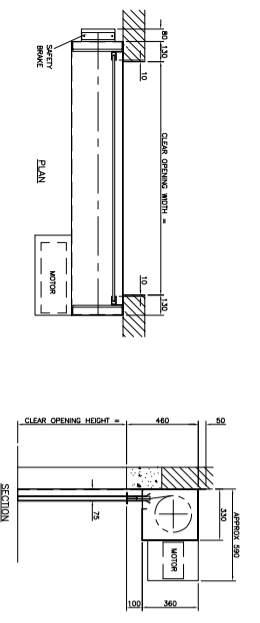

RANGE 6 - FF

RANGE 5 - FF

RANGE 4 - FF

RANGE 3 - FF

RANGE 2 - FF

RANGE 1 - FF

FIRE SHUTTER – FIREROLL E120  
76mm CURVED LATH SHUTTER  
FACE FIX (FF) GENERAL ARRANGEMENTS

RANGE 12 - FF

PRODUCT ID  
F230408.120.76 – FIREROLL E120 ROLLER SHUTTER