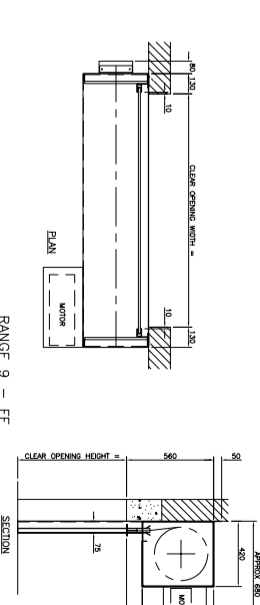

RANGE 6 - FF

RANGE 5 - FF

RANGE 4 - FF

RANGE 3 - FF

RANGE 2 - FF

RANGE 1 - FF

FIRE SHUTTER – FIREROLL E120  
76mm CURVED LATH SHUTTER  
FACE FIX (FF) GENERAL ARRANGEMENTS

RANGE 12 - FF

RANGE 11 - FF

RANGE 10 - FF

RANGE 9 - FF

RANGE 8 - FF

RANGE 7 - FF

Bolton Gate Company  
WATERLOO ST  
BOLTON  
BL1 2SP  
WWW.BOLTONGATE.CO.UK

TO SPECIFY THIS PRODUCT, PLEASE STATE:  
FIRE SHUTTER – FIREROLL E120 SHALL BE BY BOLTON GATE COMPANY LTD, WATERLOO STREET, BOLTON, BL1 2SP, UK  
TEL: 01204 871001;  
Email: [sdes@boltingate.co.uk](mailto:sdes@boltingate.co.uk) WEB: [www.boltingate.co.uk](http://www.boltingate.co.uk)

PRODUCT ID  
F230408.120.76 – FIREROLL E120 ROLLER SHUTTER