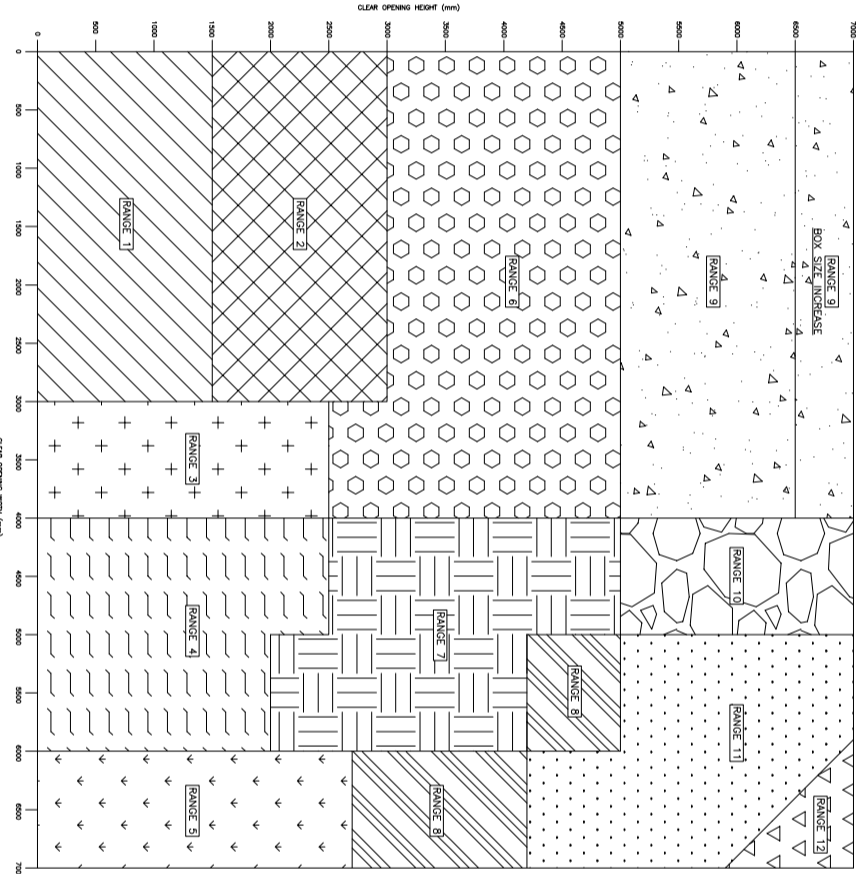

RANGE 6 - FF

RANGE 5 - FF

RANGE 4 - FF

RANGE 3 - FF

RANGE 2 - FF

RANGE 1 - FF

FIRE SHUTTER – FIREROLL E120  
76mm CURVED LATH SHUTTER  
FACE FIX (FF) GENERAL ARRANGEMENTS

RANGE 12 - FF

RANGE 11 - FF

RANGE 10 - FF

RANGE 9 - FF

RANGE 8 - FF

RANGE 7 - FF

Bolton Gate Company  
WATERLOO ST  
BOLTON  
BL1 2SP  
WWW.BOLTONGATE.CO.UK

TO SPECIFY THIS PRODUCT, PLEASE STATE:  
FIRE SHUTTER – FIREROLL E120 SHALL BE BY BOLTON GATE COMPANY LTD, WATERLOO STREET, BOLTON, BL1 2SP, UK  
TEL: 01204 871001;  
Email: [sdes@boltingate.co.uk](mailto:sdes@boltingate.co.uk) WEB: [www.boltingate.co.uk](http://www.boltingate.co.uk)

PRODUCT ID  
F230408.120.76 – FIREROLL E120 ROLLER SHUTTER