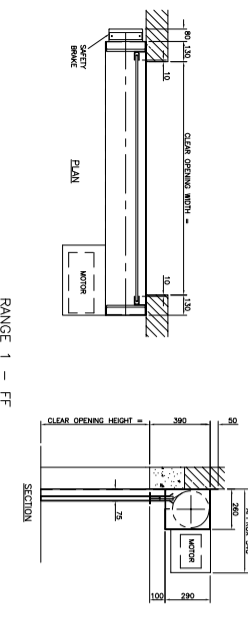

RANGE 6 - FF

RANGE 5 - FF

RANGE 4 - FF

RANGE 3 - FF

RANGE 2 - FF

RANGE 1 - FF

FIRE SHUTTER – FIREROLL E120  
76mm CURVED LATH SHUTTER  
FACE FIX (FF) GENERAL ARRANGEMENTS

RANGE 12 - FF

RANGE 11 - FF

RANGE 10 - FF

RANGE 9 - FF

RANGE 8 - FF

RANGE 7 - FF

Bolton Gate Company  
WATERLOO ST  
BOLTON  
BL1 2SP  
WWW.BOLTONGATE.CO.UK

TO SPECIFY THIS PRODUCT, PLEASE STATE:  
FIRE SHUTTER – FIREROLL E120 SHALL BE BY BOLTON GATE COMPANY LTD, WATERLOO STREET, BOLTON, BL1 2SP, UK  
TEL: 01204 871001;  
Email: [sdes@boltingate.co.uk](mailto:sdes@boltingate.co.uk) WEB: [www.boltingate.co.uk](http://www.boltingate.co.uk)

PRODUCT ID  
F230408.120.76 – FIREROLL E120 ROLLER SHUTTER