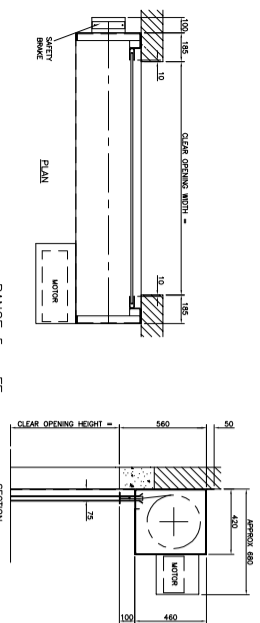

RANGE 6 - FF

RANGE 5 - FF

RANGE 4 - FF

RANGE 3 - FF

RANGE 2 - FF

RANGE 1 - FF

FIRE SHUTTER – FIREROLL E120  
76mm CURVED LATH SHUTTER  
FACE FIX (FF) GENERAL ARRANGEMENTS

RANGE 12 - FF

PRODUCT ID  
F230408.120.76 – FIREROLL E120 ROLLER SHUTTER