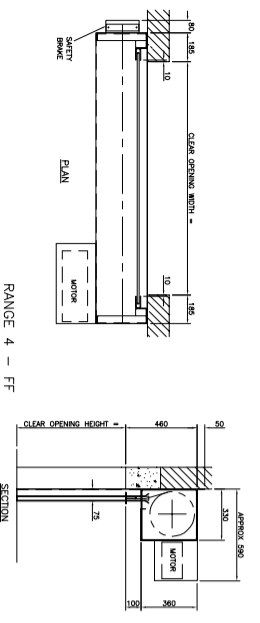

RANGE 6 - FF

RANGE 5 - FF

RANGE 4 - FF

RANGE 3 - FF

RANGE 2 - FF

RANGE 1 - FF

FIRE SHUTTER – FIREROLL E120  
76mm CURVED LATH SHUTTER  
FACE FIX (FF) GENERAL ARRANGEMENTS

RANGE 12 - FF

PRODUCT ID  
F230408.120.76 – FIREROLL E120 ROLLER SHUTTER