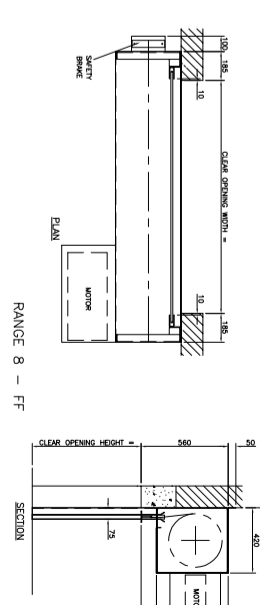

RANGE 6 - FF

RANGE 5 - FF

RANGE 4 - FF

RANGE 3 - FF

RANGE 2 - FF

RANGE 1 - FF

FIRE SHUTTER – FIREROLL E120  
76mm CURVED LATH SHUTTER  
FACE FIX (FF) GENERAL ARRANGEMENTS

RANGE 12 - FF

RANGE 11 - FF

RANGE 10 - FF

RANGE 9 - FF

RANGE 8 - FF

RANGE 7 - FF

Bolton Gate Company  
WATERLOO ST  
BOLTON  
BL1 2SP  
WWW.BOLTONGATE.CO.UK

TO SPECIFY THIS PRODUCT, PLEASE STATE:  
FIRE SHUTTER – FIREROLL E120 SHALL BE BY BOLTON GATE COMPANY LTD, WATERLOO STREET, BOLTON, BL1 2SP, UK  
TEL: 01204 871001;  
Email: [sdes@boltingate.co.uk](mailto:sdes@boltingate.co.uk) WEB: [www.boltingate.co.uk](http://www.boltingate.co.uk)

PRODUCT ID  
F230408.120.76 – FIREROLL E120 ROLLER SHUTTER