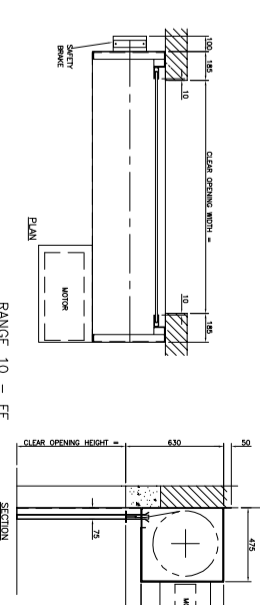

RANGE 11 - FF

RANGE 10 - FF