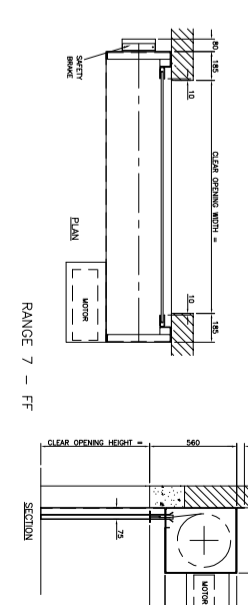

RANGE 6 - FF

RANGE 5 - FF

RANGE 4 - FF

RANGE 3 - FF

RANGE 2 - FF

RANGE 1 - FF

FIRE SHUTTER – FIREROLL E120  
76mm CURVED LATH SHUTTER  
FACE FIX (FF) GENERAL ARRANGEMENTS

RANGE 12 - FF

RANGE 11 - FF

RANGE 10 - FF

RANGE 9 - FF

RANGE 8 - FF

RANGE 7 - FF

Bolton Gate Company  
WATERLOO ST  
BOLTON  
BL1 2SP  
WWW.BOLTONGATE.CO.UK

TO SPECIFY THIS PRODUCT, PLEASE STATE:  
FIRE SHUTTER – FIREROLL E120 SHALL BE BY BOLTON GATE COMPANY LTD, WATERLOO STREET, BOLTON, BL1 2SP, UK  
TEL: 01204 871001;  
Email: [sdes@boltingate.co.uk](mailto:sdes@boltingate.co.uk) WEB: [www.boltingate.co.uk](http://www.boltingate.co.uk)

PRODUCT ID  
F230408.120.76 – FIREROLL E120 ROLLER SHUTTER