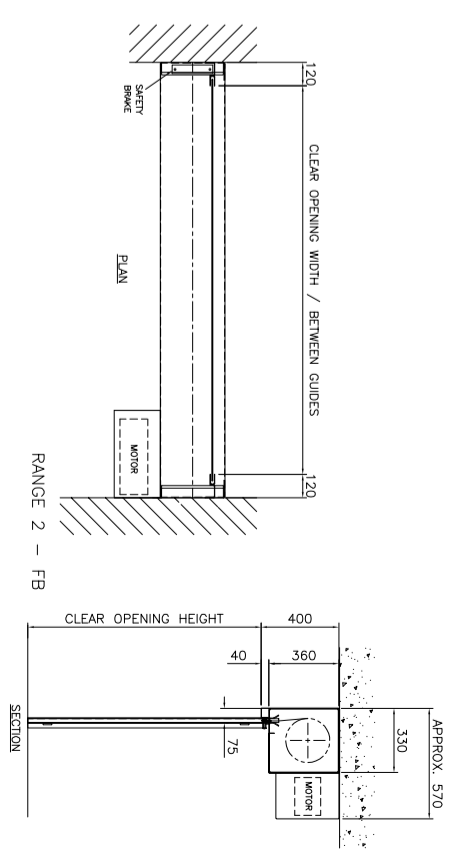

**FIRE SHUTTER – FIREROLL E30**  
**51mm FLAT LATH SHUTTER**  
**FACE FIX (FF) & FIX BETWEEN (FB)**  
**GENERAL ARRANGEMENTS**

TO SPECIFY THIS PRODUCT, PLEASE STATE:  
 FIRE SHUTTER – FIREROLL E30 SHALL BE BY BOLTONG GATE COMPANY LTD, WATERLOO STREET, BOLTON, BL1 2SP, UK  
 TEL: 01204 871001;  
 EMAIL: sales@boltongate.co.uk WEB: www.boltongate.co.uk

PRODUCT ID  
**F230408.30 – FIREROLL E30 ROLLER SHUTTER**