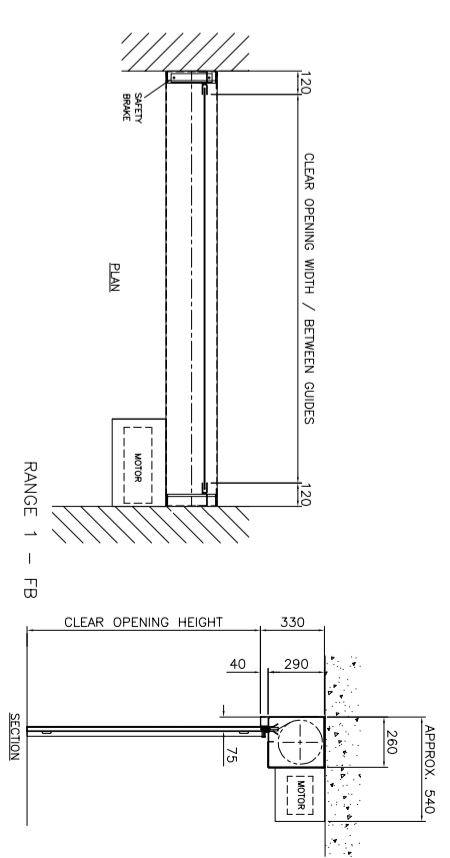

**FIRE SHUTTER – FIREROLL E30**  
**51mm FLAT LATH SHUTTER**  
**FACE FIX (FF) & FIX BETWEEN (FB)**  
**GENERAL ARRANGEMENTS**

TO SPECIFY THIS PRODUCT, PLEASE STATE:  
 FIRE SHUTTER – FIREROLL E30 SHALL BE BY BOLTONG GATE COMPANY LTD, WATERLOO STREET, BOLTON, BL1 2SP, UK  
 TEL: 01204 871001;  
 EMAIL: sales@boltongate.co.uk WEB: www.boltongate.co.uk

PRODUCT ID  
**F230408.30 – FIREROLL E30 ROLLER SHUTTER**