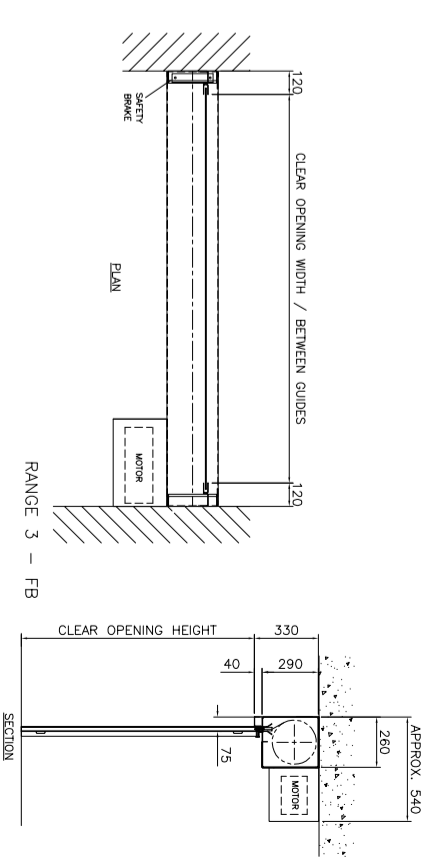

**FIRE SHUTTER – FIREROLL E30**  
**51mm FLAT LATH SHUTTER**  
**FACE FIX (FF) & FIX BETWEEN (FB)**  
**GENERAL ARRANGEMENTS**

TO SPECIFY THIS PRODUCT, PLEASE STATE:  
 FIRE SHUTTER – FIREROLL E30 SHALL BE BY BOLTONG GATE COMPANY LTD, WATERLOO STREET, BOLTON, BL1 2SP, UK  
 TEL: 01204 871001;  
 EMAIL: sales@boltongate.co.uk WEB: www.boltongate.co.uk

PRODUCT ID  
**F230408.30 – FIREROLL E30 ROLLER SHUTTER**