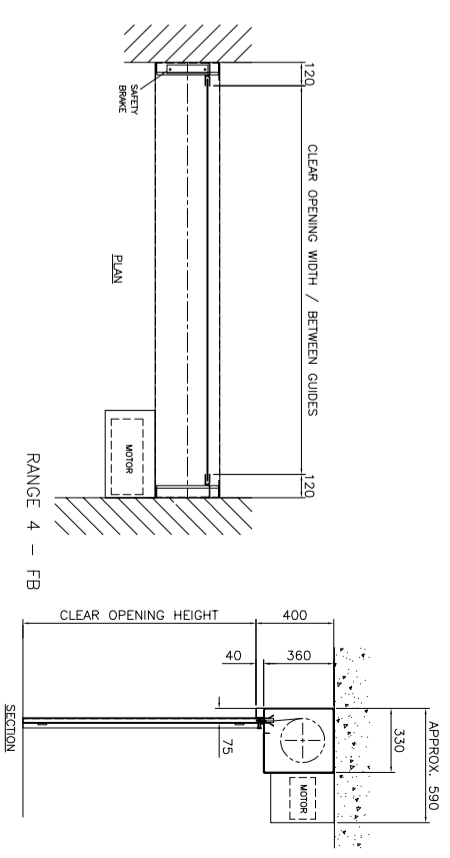

**FIRE SHUTTER – FIREROLL E30**  
**51mm FLAT LATH SHUTTER**  
**FACE FIX (FF) & FIX BETWEEN (FB)**  
**GENERAL ARRANGEMENTS**

TO SPECIFY THIS PRODUCT, PLEASE STATE:  
 FIRE SHUTTER – FIREROLL E30 SHALL BE BY BOLTONG GATE COMPANY LTD, WATERLOO STREET, BOLTON, BL1 2SP, UK  
 TEL: 01204 871001;  
 EMAIL: sales@boltongate.co.uk WEB: www.boltongate.co.uk

PRODUCT ID  
**F230408.30 – FIREROLL E30 ROLLER SHUTTER**