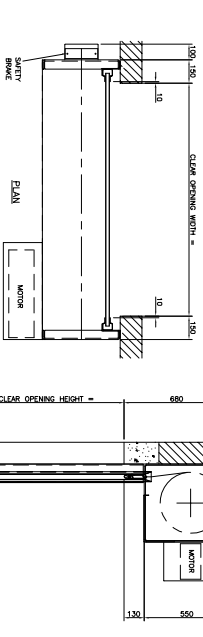

RANGE 4.1 – FF

RANGE 3 – FF

RANGE 2.2 – FF

RANGE 2.1 – FF

RANGE 1 – FF

**FIRE SHUTTER – FIREROLL EW
FACE FIX (FF) GENERAL ARRANGEMENTS**

RANGE 7 – FF

RANGES 6.1 & 6.2 – FF

RANGE 5 – FF

RANGE 4.3 – FF

RANGE 4.2 – FF

Bolton Gate Company
WATERLOO ST
BOLTON
BL1 2SP
WWW.BOLTINGATE.CO.UK

TO SPECIFY THIS PRODUCT, PLEASE STATE:
FIRE SHUTTER – FIREROLL EW SHALL BE BY BOLTON GATE COMPANY LTD, WATERLOO STREET, BOLTON, BL1 2SP, UK
TEL: 01204 871001;
EMAIL: sales@boltingate.co.uk

WEB: www.boltingate.co.uk

PRODUCT ID
F231008.120 – FIREROLL EW ROLLER SHUTTER