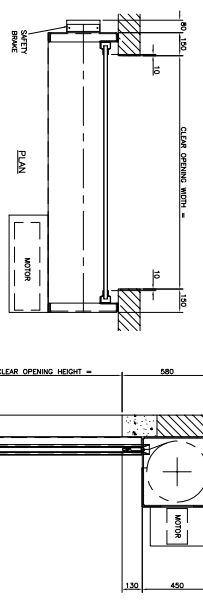

RANGE 4.1 – FF

RANGE 3 – FF

RANGE 2.2 – FF

RANGE 2.1 – FF

RANGE 1 – FF

**FIRE SHUTTER – FIREROLL EW
FACE FIX (FF) GENERAL ARRANGEMENTS**

RANGE 7 – FF

RANGES 6.1 & 6.2 – FF

RANGE 5 – FF

RANGE 4.3 – FF

RANGE 4.2 – FF

Bolton Gate Company
WATERLOO ST
BOLTON
BL1 2SP
WWW.BOLTINGATE.CO.UK

TO SPECIFY THIS PRODUCT, PLEASE STATE:
FIRE SHUTTER – FIREROLL EW SHALL BE BY BOLTON GATE COMPANY LTD, WATERLOO STREET, BOLTON, BL1 2SP, UK
TEL: 01204 871001;
EMAIL: sales@boltingate.co.uk

WEB: www.boltingate.co.uk

PRODUCT ID
F231008.120 – FIREROLL EW ROLLER SHUTTER