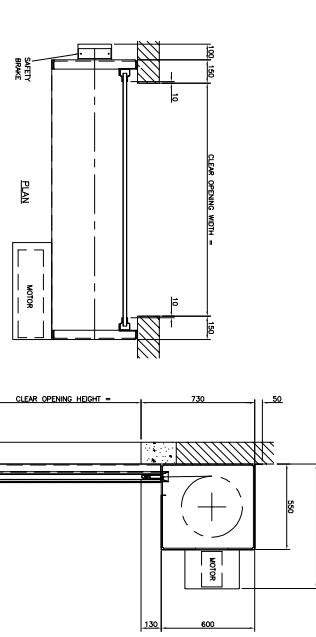

RANGE 4.1 – FF

RANGE 3 – FF

RANGE 2.2 – FF

RANGE 2.1 – FF

RANGE 1 – FF

**FIRE SHUTTER – FIREROLL EW
FACE FIX (FF) GENERAL ARRANGEMENTS**

RANGE 7 – FF

RANGES 6.1 & 6.2 – FF

WEB: www.boltingate.co.uk

PRODUCT ID
F231008.120 – FIREROLL EW ROLLER SHUTTER