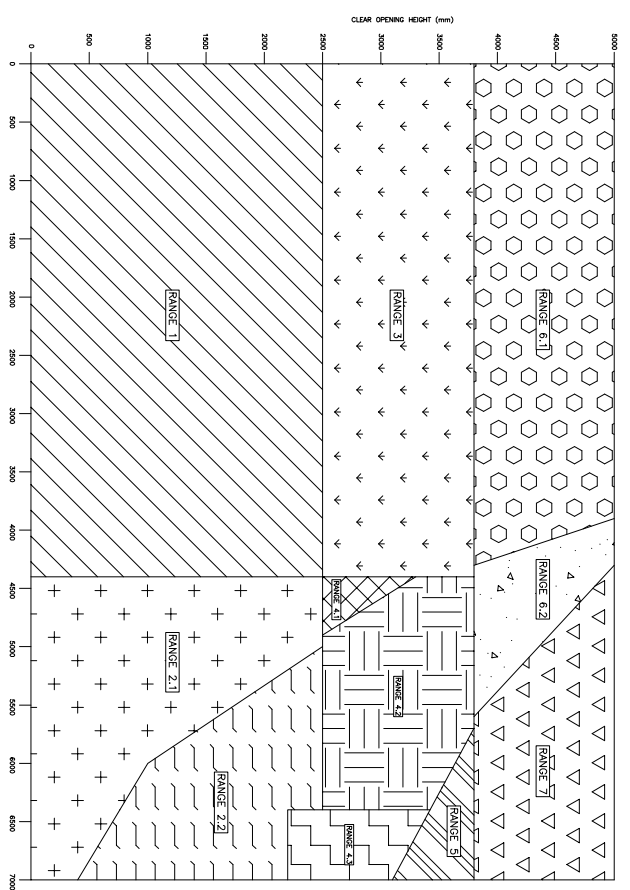

RANGE 4.1 – FF

RANGE 3 – FF

RANGE 2.2 – FF

RANGE 2.1 – FF

RANGE 1 – FF

**FIRE SHUTTER – FIREROLL EW
FACE FIX (FF) GENERAL ARRANGEMENTS**

RANGE 7 – FF

RANGES 6.1 & 6.2 – FF

WEB: www.boltingate.co.uk

PRODUCT ID
F231008.120 – FIREROLL EW ROLLER SHUTTER