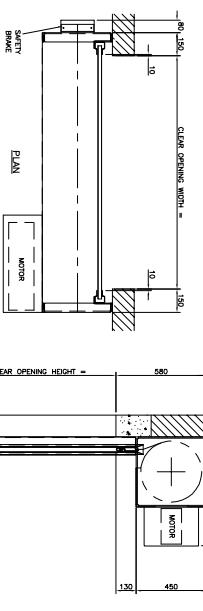

RANGE 4.1 – FF

RANGE 3 – FF

RANGE 2.2 – FF

RANGE 2.1 – FF

RANGE 1 – FF

**FIRE SHUTTER – FIREROLL EW
FACE FIX (FF) GENERAL ARRANGEMENTS**

RANGE 7 – FF

RANGES 6.1 & 6.2 – FF

RANGE 5 – FF

RANGE 4.3 – FF

RANGE 4.2 – FF

Bolton Gate Company
WATERLOO ST
BOLTON
BL1 2SP
WWW.BOLTINGATE.CO.UK

TO SPECIFY THIS PRODUCT, PLEASE STATE:
FIRE SHUTTER – FIREROLL EW SHALL BE BY BOLTON GATE COMPANY LTD, WATERLOO STREET, BOLTON, BL1 2SP, UK
TEL: 01204 871001;
EMAIL: sales@boltingate.co.uk

WEB: www.boltingate.co.uk

PRODUCT ID
F231008.120 – FIREROLL EW ROLLER SHUTTER