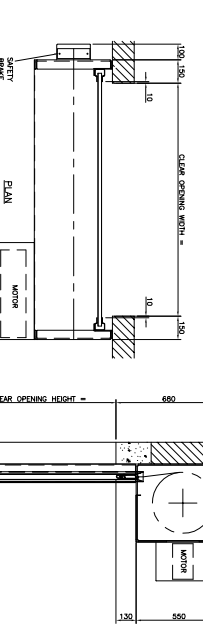

RANGE 4.2 – FF

Bolton Gate Company
WATERLOO ST
BOLTON
BL1 2SP
WWW.BOLTINGATE.CO.UK

TO SPECIFY THIS PRODUCT, PLEASE STATE:
FIRE SHUTTER – FIREROLL EW SHALL BE BY BOLTON GATE COMPANY LTD, WATERLOO STREET, BOLTON, BL1 2SP, UK
TEL: 01204 871001;
EMAIL: sales@boltingate.co.uk

WEB: www.boltingate.co.uk

PRODUCT ID
F231008.120 – FIREROLL EW ROLLER SHUTTER