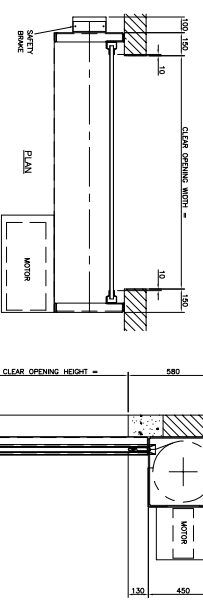

RANGE 4.1 – FF

RANGE 3 – FF

RANGE 2.2 – FF

RANGE 2.1 – FF

RANGE 1 – FF

**FIRE SHUTTER – FIREROLL EW
FACE FIX (FF) GENERAL ARRANGEMENTS**

RANGE 7 – FF

RANGES 6.1 & 6.2 – FF

WEB: www.boltingate.co.uk

PRODUCT ID
F231008.120 – FIREROLL EW ROLLER SHUTTER