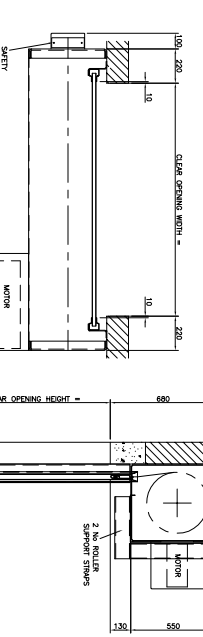

RANGE 4.1 – FF

RANGE 3 – FF

RANGE 2.2 – FF

RANGE 2.1 – FF

RANGE 1 – FF

**FIRE SHUTTER – FIREROLL EW
FACE FIX (FF) GENERAL ARRANGEMENTS**

RANGE 7 – FF

RANGES 6.1 & 6.2 – FF

WEB: www.boltingate.co.uk

PRODUCT ID
F231008.120 – FIREROLL EW ROLLER SHUTTER