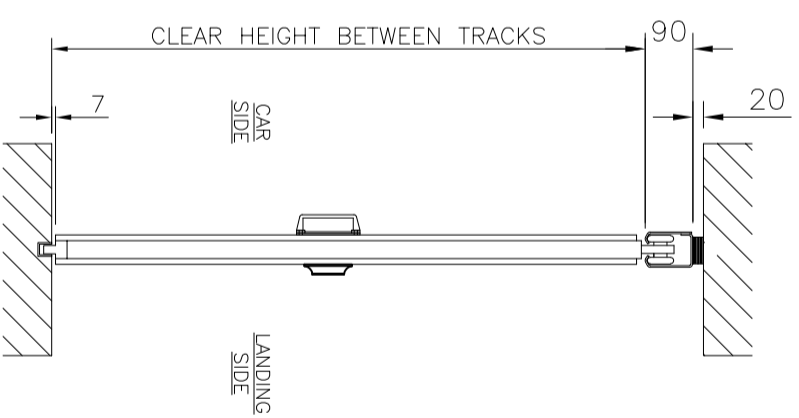

PLAN VIEW

SECTION VIEW

FULL MID BAR COLLAPSIBLE GATE  
 FIX BETWEEN (FB) GENERAL ARRANGEMENT  
 UP TO 4.35m CLEAR OPENING WIDTH  
 UP TO 3m CLEAR OPENING HEIGHT<sup>x</sup>

Bolton Gate Company  
 WATERLOO ST  
 BOLTON  
 BL1 2SP  
 WWW.BOLTONGATE.CO.UK

PRODUCT ID  
 L220501.0 – MID BAR COLLAPSIBLE GATE